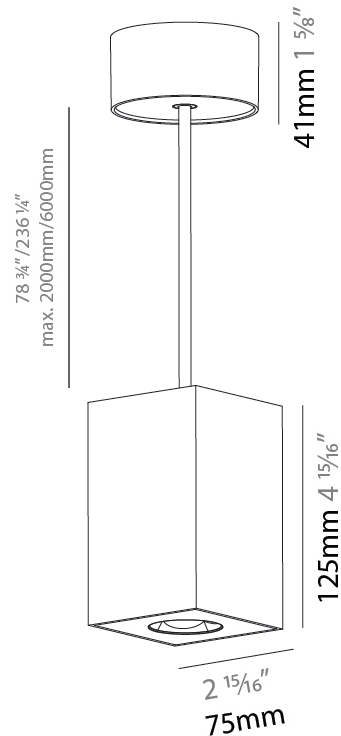

GENERAL

Series: Oiko Pro Square
Brand: Prolicht
Division: Architectural
Mounting Type: Suspension
Mounting Location: Ceiling
Subcategory: Pendant

PHYSICAL

Shape: Square
Length (mm): 75
Length (in): 2 ¹⁵/₁₆
Width (mm): 75
Width (in): 2 ¹⁵/₁₆
Height (mm): 125
Height (in): 4 ¹⁵/₁₆
Light Distribution: Direct
Weight (kg): 0.769
Fixture Finish: SSR / BKV / CWI / CRY / HAB / UFT / ITA / RUA / FTG / MYG / LOD / PUS / FRO / FUP / KIA / POP / BLS / SPG / MEY / GOH / GUM / CHC / COM / ABZ / JAG / OBR / MOS / ROR
Fixture Material: Metal
Cable Details: 2,000mm / 6,000mm Cable - Options : Transparent, Black, White, Red, Orange

ELECTRICAL

Lamp Type: LED (Zhaga Standard)
Input Wattage (W): 12.9
Dimming: Tri-Mode (Non-Dimming and Phase Dimming (120Vac only) and 0-10V Dimming)
Driver Included: No
Driver Location: Remote
Driver Type: Constant Current - Universal
Driver Class: Class 2
Input Voltage (V): 120 - 277
Constant Current (MA): 350

LED

Color Temperature (°K): 2700 / 3000 / 3500 / 4000
Max. Delivered Lumen (lm): 1377 / 1372 / 1438 / 1451
Nominal Lumen (lm): 1473 / 1468 / 1538 / 1552
CRI: >90 CRI
Lamp Life (hrs): 50000

OPTICAL

Reflector°: 60
Adjustability: Fixed

RATINGS AND CERTIFICATIONS

Certified By: Certified for North American Standards
IP rating: IP20