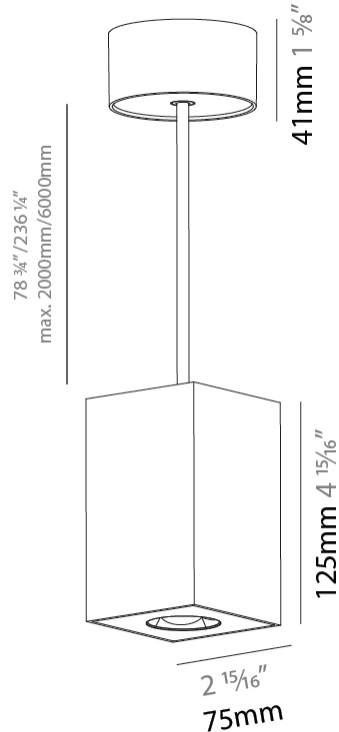

GENERAL

Series: Oiko Pro Square
Brand: Prolicht
Division: Architectural
Mounting Type: Suspension
Mounting Location: Ceiling
Subcategory: Pendant

PHYSICAL

Shape: Square
Length (mm): 75
Length (in): 2 ¹⁵/₁₆
Width (mm): 75
Width (in): 2 ¹⁵/₁₆
Height (mm): 125
Height (in): 4 ¹⁵/₁₆
Light Distribution: Direct
Weight (kg): 0.769

Fixture Finish: SSR / BKV / CWI / CRY / HAB / UFT / ITA / RUA / FTG / MYG / LOD / PUS / FRO / FUP / KIA / POP / BLS / SPG / MEY / GOH / GUM / CHC / COM / ABZ / JAG / OBR / MOS / ROR

Fixture Material: Metal
Cable Details: 2,000mm / 6,000mm Cable - Options : Transparent, Black, White, Red, Orange

ELECTRICAL

Lamp Type: LED (Zhaga Standard)
Input Wattage (W): 12.9
Dimming: Tri-Mode (Non-Dimming and Phase Dimming (120Vac only) and 0-10V Dimming)
Driver Included: No
Driver Location: Remote
Driver Type: Constant Current - Universal
Driver Class: Class 2
Input Voltage (V): 120 - 277
Constant Current (MA): 350

LED

Color Temperature (°K): 2700 / 3000 / 3500 / 4000
Max. Delivered Lumen (lm): 1218 / 1214 / 1272 / 1283
Nominal Lumen (lm): 1473 / 1468 / 1538 / 1552
CRI: >90 CRI
Lamp Life (hrs): 50000

OPTICAL

Reflector°: 34
Adjustability: Fixed

RATINGS AND CERTIFICATIONS

Certified By: Certified for North American Standards
IP rating: IP20